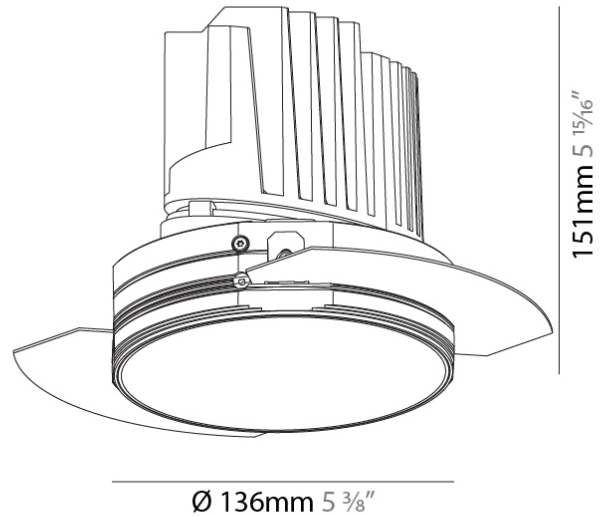

ELECTRICAL

Lamp Type: LED (Zhaga Standard)
Input Wattage (W): 13.2 / 16.5
Total Output Wattage (W): 12.1 / 14.7
Dimming: Tri-Mode (Non-Dimming and Phase Dimming (120Vac only) and 0-10V Dimming)
Driver Included: No
Driver Location: Recessed Housing
Driver Type: Constant Current - Universal
Driver Class: Class 2
Housing: See components
Input Voltage (V): 120 - 277
Constant Current (MA): 350

LED

Number of LEDs: 1
Color Temperature (°K): 2700 / 3000 / 3500 / 4000
Max. Delivered Lumen (lm): 814 / 877 / 911 / 930
Nominal Lumen (lm): 1246 / 1342 / 1396 / 1424
CRI: >90 CRI
Efficiency (%): 90.5
Lamp Life (hrs): 50000
Upon Request: RGB-W Tunable White Special Color Temperature Special LED

OPTICAL

Reflector°: 10
Optic°: Lens Pack - No Lens / Linear Spread Lens / Honeycomb / Spread Lens
Upon Request: Special Beam Angles

RATINGS AND CERTIFICATIONS

382, F 416-247-9319, www.zaneen.com
Certified by Intertek for North American Standards. At the end of the existing Model #. For assistance on 'custom' specifications, contact zteam@zaneen.com.
In a constant effort to supply the best product, we reserve the right to change specifications or materials without notice. The most recent specification sheets are found at zaneen.com
IP rating: IP20