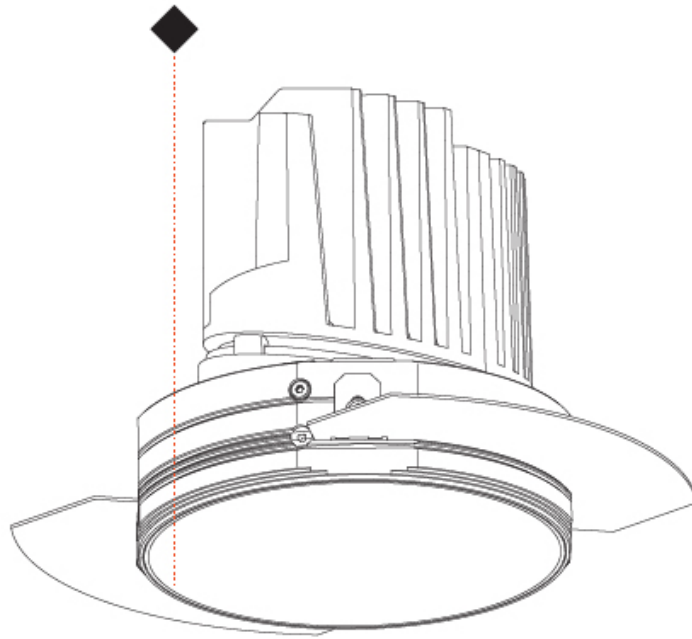

BIONIQ ROUND DEEP TRIMLESS

A35197-

PROJECT

TYPE

SPECIFIER

QUANTITY

DATE

A