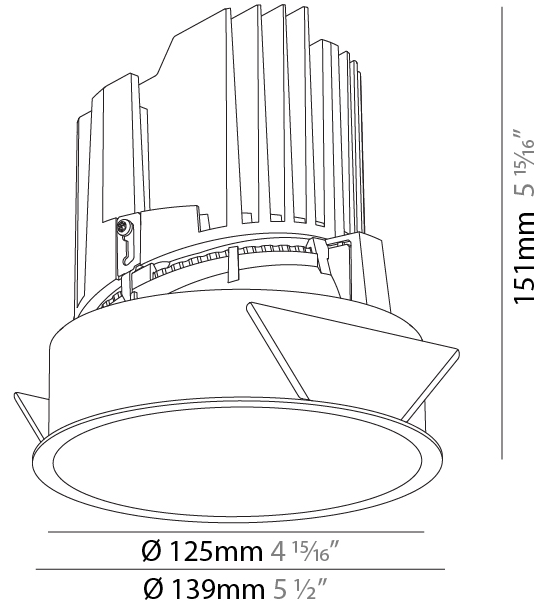

PHYSICAL

Shape: Round
Diameter (mm): 139
Diameter (in): 5 1/2
Height (mm): 151
Height (in): 5 15/16
Ceiling Thickness (mm): 10 / 12.5 / 15
Ceiling Thickness (in): 3/8 or 1/2 or 9/16
Min. Recessing Depth (mm): 170
Min. Recessing Depth (in): 6 11/16
Light Distribution: Downlight
Weight (kg): 0.946
Weight (lbs): 2.09
Fixture Finish: SSR / BKV / CWI / CRY / HAB / LAG / UFT / ITA / RUA / RUR / MIC / FTG / MYG / TWT / LOD / PUS / FRO / FUP / KIA / POP / BLS / SPG / MEY / GOH / GUM / CHC / COM / ABZ / JAG / OBR / MOS / ROR
Fixture Material: Aluminum Die Cast
Cut-out Measurements: 130mm / 5 1/8"

ELECTRICAL

Lamp Type: LED (Zhaga Standard)
Input Wattage (W): 13.2 / 16.5
Total Output Wattage (W): 12 / 14
Dimming: Tri-Mode (Non-Dimming and Phase Dimming (120Vac only) and 0-10V Dimming)
Driver Included: No
Driver Location: Recessed Housing
Driver Type: Constant Current - Universal
Driver Class: Class 2
Housing: See components
Input Voltage (V): 120 - 277
Constant Current (MA): 350

LED

Number of LEDs: 1
Color Temperature (°K): 2700 / 3000 / 3500 / 4000
Max. Delivered Lumen (lm): 810 / 900 / 970 / 990
Nominal Lumen (lm): 960 / 1070 / 1156 / 1180
CRI: >90 CRI
Efficiency (%): 0.905
Lamp Life (hrs): 50000

OPTICAL

Reflector: 10

RATINGS AND CERTIFICATIONS

Certified By: Certified for North American Standards
IP rating: IP54