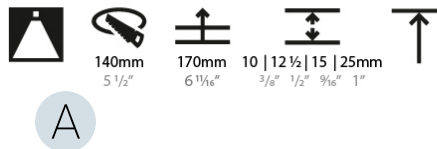

ELECTRICAL

Lamp Type: LED (Zhaga Standard)
Input Wattage (W): 13.2 / 16.5
Total Output Wattage (W): 12.1 / 14.7
Dimming: Tri-Mode (Non-Dimming and Phase Dimming (120Vac only) and 0-10V Dimming)
Driver Included: No
Driver Location: Recessed Housing
Driver Type: Constant Current - Universal
Driver Class: Class 2
Housing: See components
Input Voltage (V): 120 - 277
Constant Current (MA): 350

LED

Number of LEDs: 1
Color Temperature (°K): 2700 / 3000 / 3500 / 4000
Max. Delivered Lumen (lm): 814 / 877 / 911 / 930
Nominal Lumen (lm): 1246 / 1342 / 1396 / 1424
CRI: >90 CRI
Efficiency (%): 90.5
Lamp Life (hrs): 50000
Upon Request: RGB-W Tunable White Special Color Temperature Special LED

OPTICAL

Reflector°: 10
Optic°: Lens Pack - No Lens / Linear Spread Lens / Honeycomb / Spread Lens
Upon Request: Special Beam Angles

RATINGS AND CERTIFICATIONS

382, F 416-247-9319, www.zaneen.com
Certified by Intertek for North American Standards. At the end of the existing Model #. For assistance on 'custom' specifications, contact zteam@zaneen.com.
In a constant effort to supply the best product, we reserve the right to change specifications or materials without notice. The most recent specification sheets are found at zaneen.com
IP rating: IP20