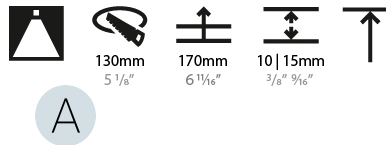

PHYSICAL

Shape: Round
Diameter (mm): 139
Diameter (in): 5 1/2
Height (mm): 151
Height (in): 5 15/16
Ceiling Thickness (mm): 10 / 12.5 / 15
Ceiling Thickness (in): 3/8 or 1/2 or 9/16
Min. Recessing Depth (mm): 170
Min. Recessing Depth (in): 6 11/16
Light Distribution: Downlight
Weight (kg): 0.946
Weight (lbs): 2.09
Fixture Finish: SSR / BKV / CWI / CRY / HAB / LAG / UFT / ITA / RUA / RUR / MIC / FTG / MYG / TWT / LOD / PUS / FRO / FUP / KIA / POP / BLS / SPG / MEY / GOH / GUM / CHC / COM / ABZ / JAG / OBR / MOS / ROR
Fixture Material: Aluminum Die Cast
Cut-out Measurements: 130mm / 5 1/8"

ELECTRICAL

Lamp Type: LED (Zhaga Standard)
Input Wattage (W): 13.2 / 16.5
Total Output Wattage (W): 12 / 14
Dimming: Tri-Mode (Non-Dimming and Phase Dimming (120Vac only) and 0-10V Dimming)
Driver Included: No
Driver Location: Recessed Housing
Driver Type: Constant Current - Universal
Driver Class: Class 2
Housing: See components
Input Voltage (V): 120 - 277
Constant Current (MA): 350

LED

Number of LEDs: 1
Color Temperature (°K): 2700 / 3000 / 3500 / 4000
Max. Delivered Lumen (lm): 810 / 900 / 970 / 990
Nominal Lumen (lm): 960 / 1070 / 1156 / 1180
CRI: >90 CRI
Efficiency (%): 0.905
Lamp Life (hrs): 50000

OPTICAL

Reflector: 10

RATINGS AND CERTIFICATIONS

Certified By: Certified for North American Standards
IP rating: IP54